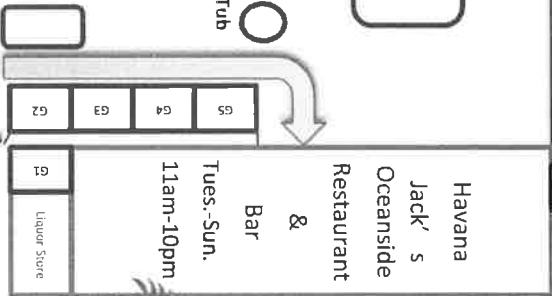

Beach

Villas

Watersport Rentals

Beach

Hot Tub

Garden Suites Entry

Hotel

Parking

GLUNZ OCEAN BEACH HOTEL & RESORT

24 Hour Entry Lobby

Restaurant Parking

Villa Parking

East Ocean Drive